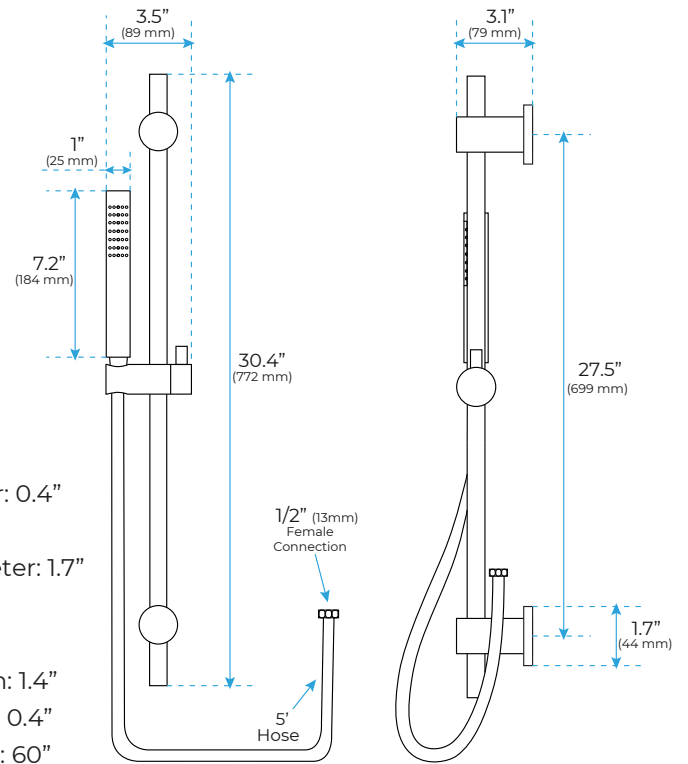

THERMOSTATIC BRUSHED GOLD WATERFALL & RAINFALL SHOWER SET SPECIFICATIONS

Hand Shower

- Slide Bar Length: 30.4"
- Slide Bar Outside Diameter: 0.4"
- Slide Bar Centers: 27.5"
- Slide Bar Base Plate Diameter: 1.7"
- Hand Shower Length: 7.2"
- Hand Shower Width: 1"
- Hand Shower Spray Length: 1.4"
- Hand Shower Spray Width: 0.4"
- Hand Shower Hose Length: 60"

Shower Head

All dimensions and specifications are nominal and may vary. Use actual products for accuracy in critical situations.