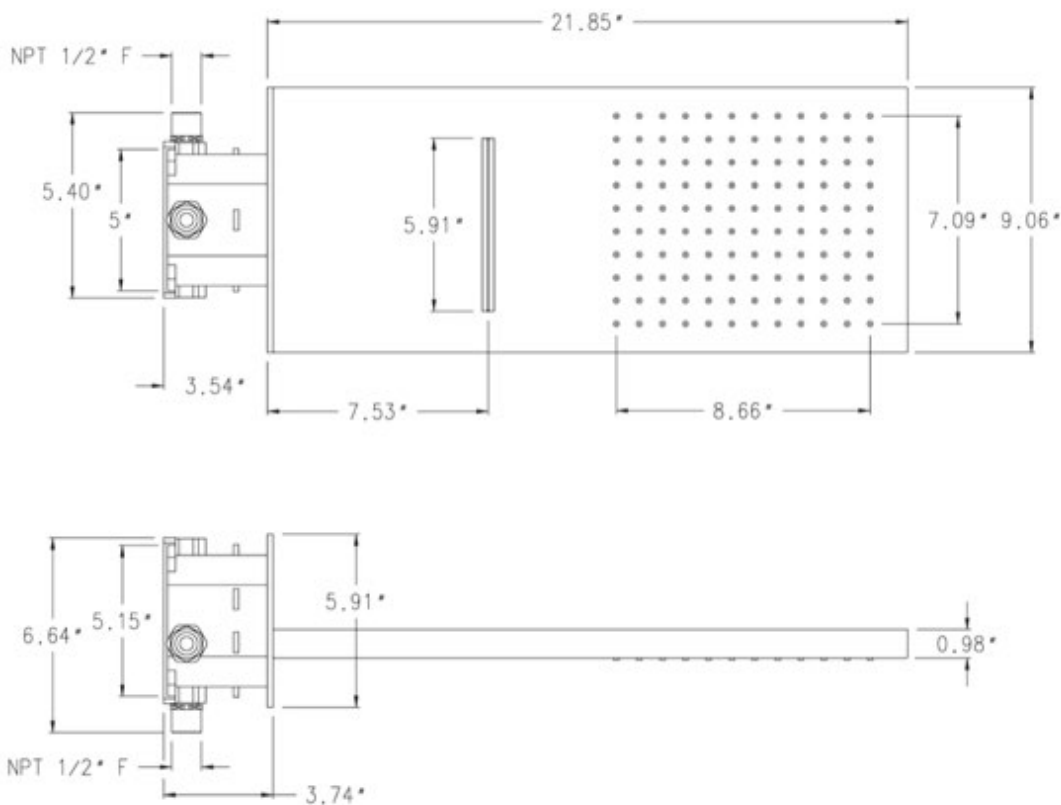

THERMOSTATIC BRUSHED GOLD WATERFALL & RAINFALL SHOWER SET SPECIFICATIONS

Hand Shower

- Slide Bar Length: 30.4"
- Slide Bar Outside Diameter: 0.4"
- Slide Bar Centers: 27.5"
- Slide Bar Base Plate Diameter: 1.7"
- Hand Shower Length: 7.2"
- Hand Shower Width: 1"
- Hand Shower Spray Length: 1.4"
- Hand Shower Spray Width: 0.4"
- Hand Shower Hose Length: 60"

Shower Head

All dimensions and specifications are nominal and may vary. Use actual products for accuracy in critical situations.